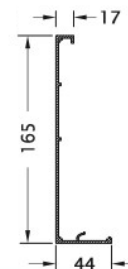

FF2M	Face Fix Main Cover	Mill
FF2SP	Face Fix Main Cover	Silver Pearl
FF2C	Face Fix Main Cover	Custom