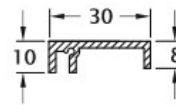

BALUSTRADE SYSTEMS

Code	Description	Finish
FF3M	Face Fix Internal Cap	Mill
FF3SP	Face Fix Internal Cap	Silver Pearl
FF3C	Face Fix Internal Cap	Custom