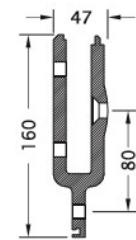

Depending on the fixing detail the Cuboid Face Fix System can be attached to timber, concrete or steel. So can be combined within the one building in various applications.

Code	Description	Finish
FF1M	Face Fixed Base Channel	Mill