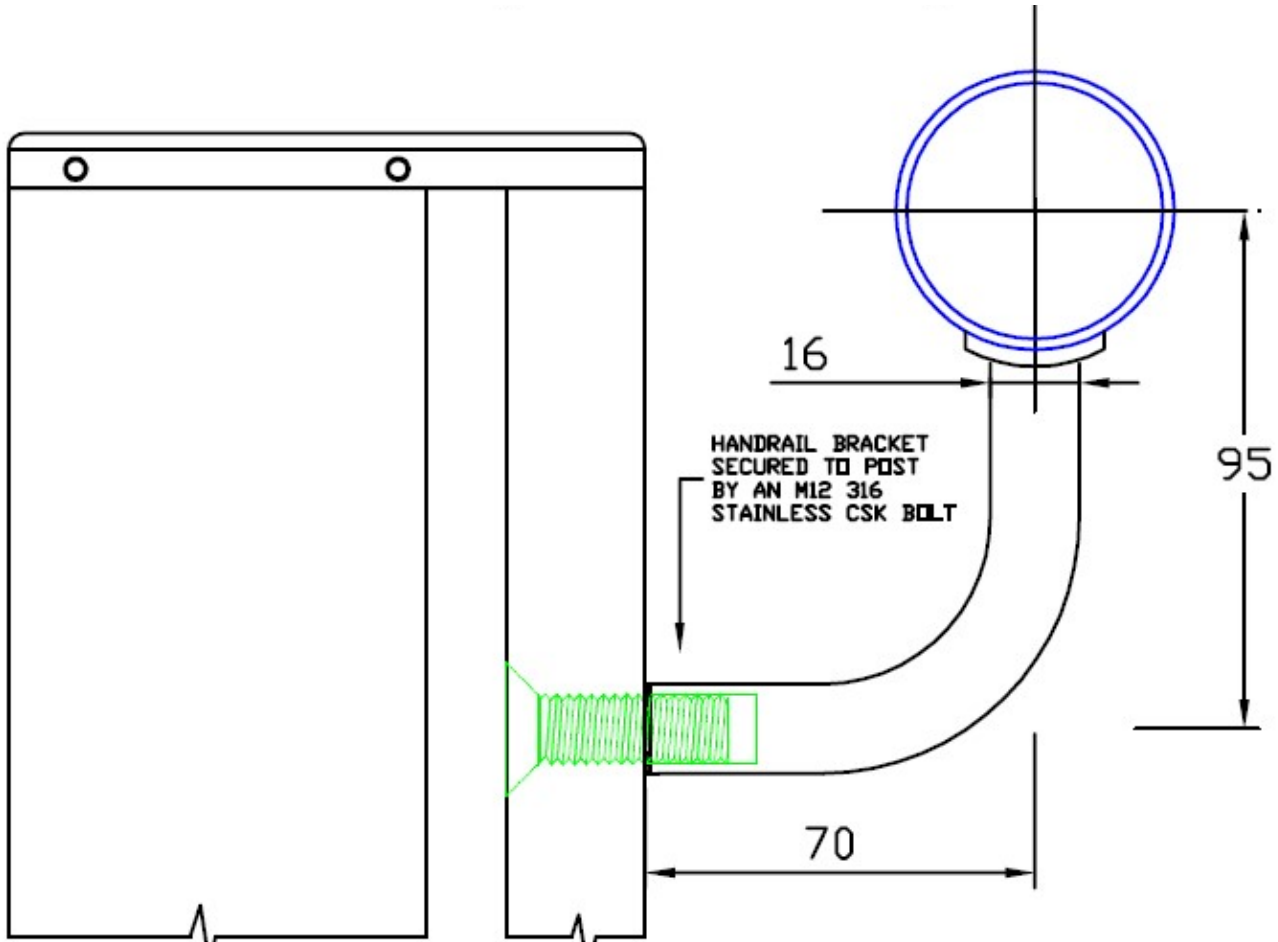

HANDRAILS AND BRACKETS

GHH-3

TO SECURE HANDRAILS TO BALUSTRADE POSTS OB100 AND OB101 SERIES

GLASS CUT-OUT
22MM DIA HOLE 75MM DOWN FROM TOP OF GLASS
OR WHERE REQUIRED.