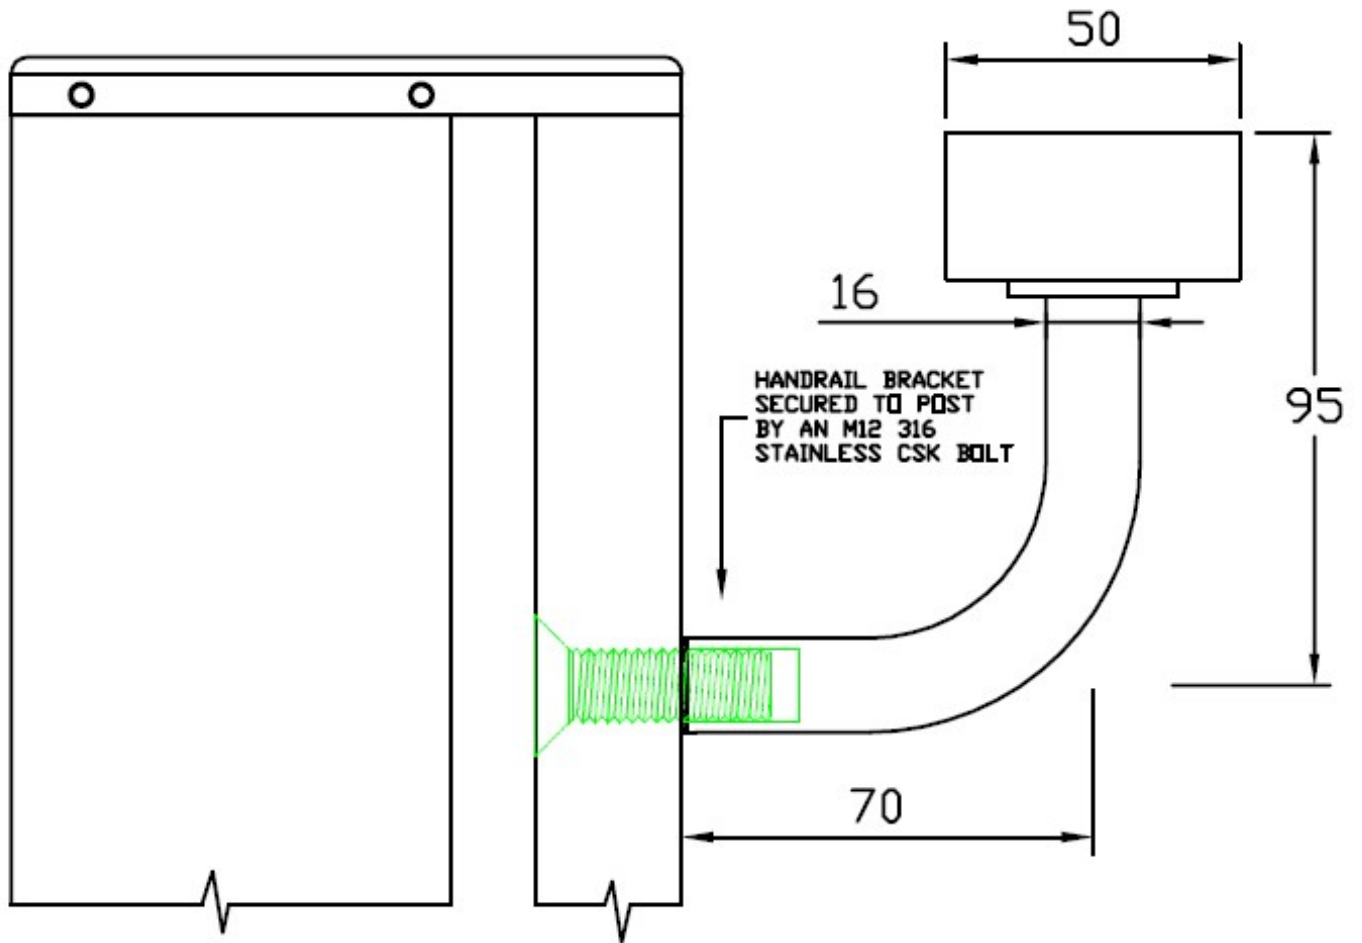

HANDRAILS AND BRACKETS

GHH-7

TO SECURE HANDRAILS TO BALUSTRADE POSTS OB100 AND OB101 SERIES

GLASS CUT-OUT
22MM DIA HOLE 75MM DOWN FROM TOP OF GLASS
OR WHERE REQUIRED.